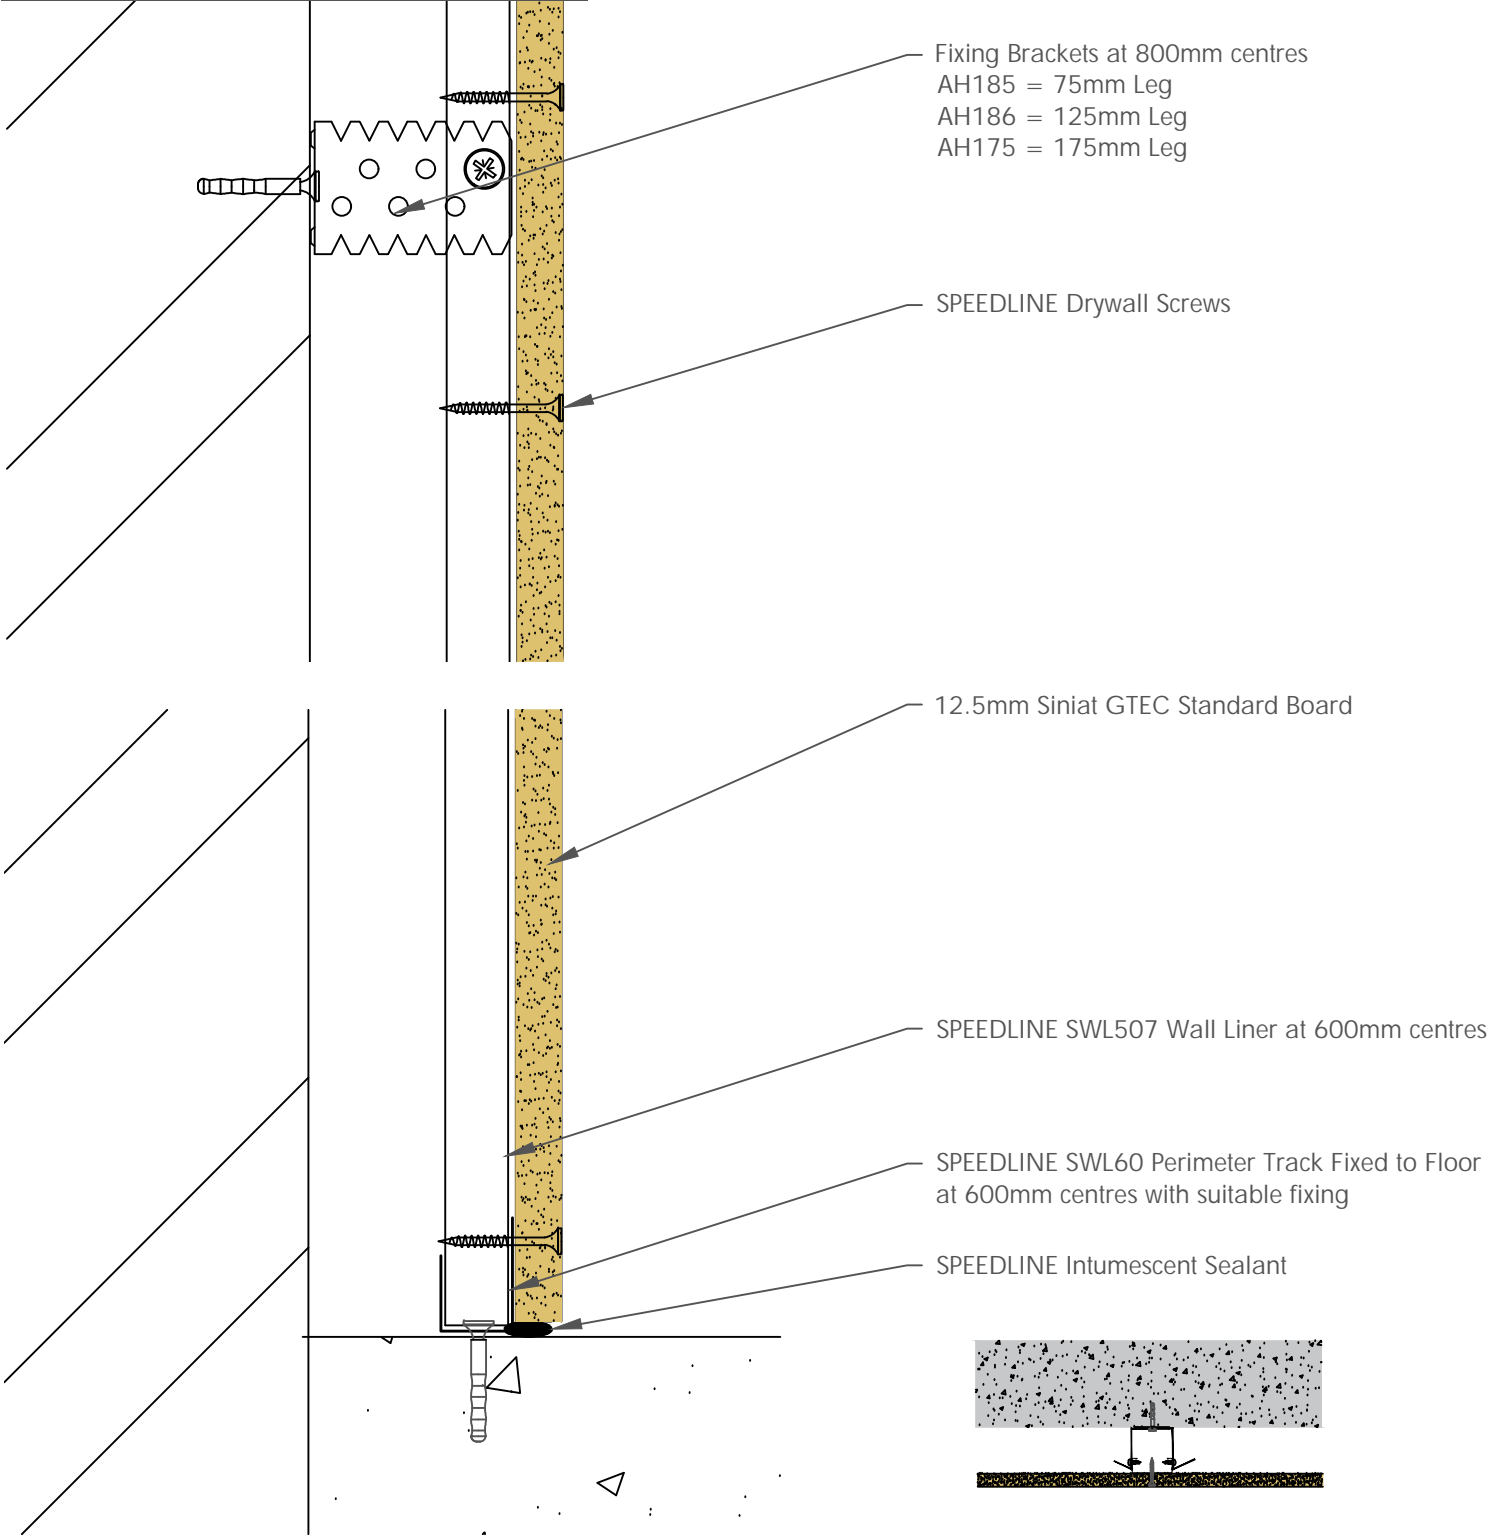

Board Thickness	Speedline Drywall Fixing Length
12.5mm & 15mm	25mm
12.5mm + 12.5mm	25mm + 38mm
12.5mm + 15mm	25mm + 42mm
15mm + 15mm	25mm + 42mm

CDR No: DATE: 23/10/19 Details to be read in conjunction with project specification guidelines

WALL LINING SYSTEM - WL507-S-51

All performance data and system specifications are for systems constructed with materials & components as shown. The inclusion or substitution of any other manufacturers materials or components could invalidate test data and system performance and permission must be given in writing by SIG PLC.